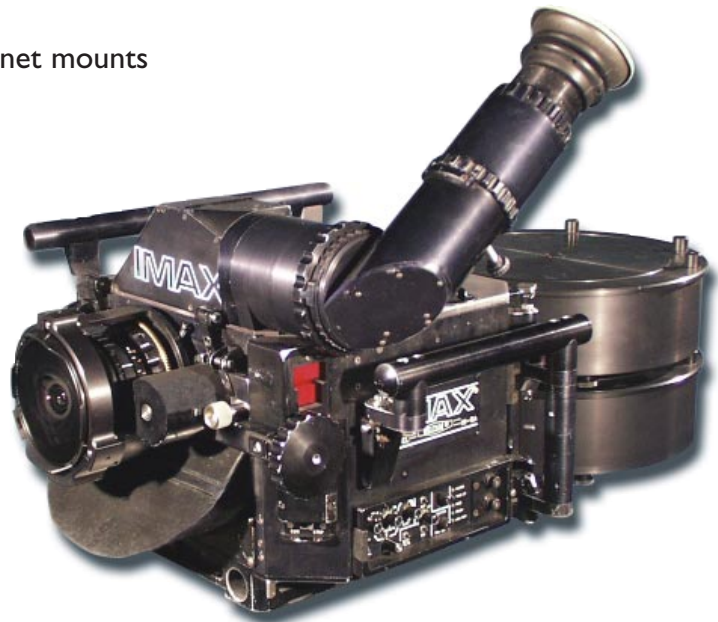

IW5A CAMERA

RUGGED AND RELIABLE

FEATURES

- 150° Mirrored Shutter
- Orientable reflex Viewfinder with magnifier
- Variable frame rates from 1 to 36 fps
- Co-axial 1,000 or 2,000 ft. Magazines
- Optional Video Tap
- Full range of lenses with rugged bayonet mounts

DIMENSIONS

Camera body only:

- Length: 15 in. (38.1 cm)
- Width: 17 in. (43.1 cm)
- Height: 13 in. (33.0 cm)

WEIGHTS

- Camera only:
62 lbs. (28 kg)
- Camera / lens / 1000 ft. of film:
98 lbs. (44.4 kg)
- Camera / lens / 2500 ft. of film:
155 lbs. (70.3 kg)

IMAX[®]

Powerful Images. Powerful Insight.™

PHOTO: EMORY KRISTOF

TITANICA Director Stephen Low and members of the production team shoot footage of the Russian *MIR* submersibles as they are prepped for launch. The two submersibles, *MIR 1* and *MIR 11* carried the IMAX cameras on 17 dives to the *Titanic's* deep ocean grave 12,500 feet below the surface of the Atlantic and brought back some of the most spectacular footage the world has ever seen.