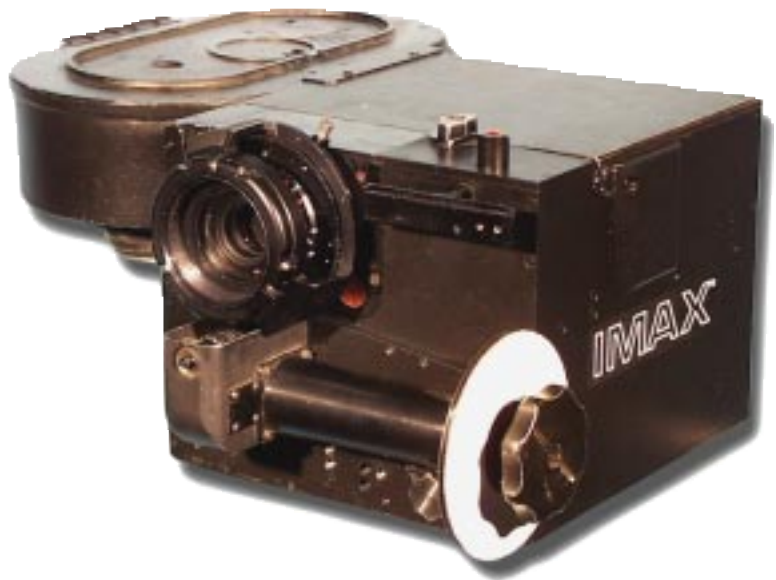

MKII L/W CAMERA

LIGHT WEIGHT

FEATURES

- 155° Shutter
- Beamsplitter reflex Viewfinder
- Variable frame rates from 1 to 36 fps
- 1,000 ft. and 500 ft. Magazines
- Optional Video Tap
- Full range of lenses with rugged bayonet mounts

DIMENSIONS

Camera body only:

- Length: 12 in. (30.4 cm)
- Width: 11 in. (27.9 cm)
- Height: 9 in. (22.8 cm)

WEIGHTS

- Camera only:
30 lbs. (13.6 kg)
- Camera / lens / 1000 ft. of film:
59 lbs. (26.7 kg)
- Camera / lens / 500 ft. of film:
46 lbs. (20.8 kg)

IMAX[®]

Powerful Images. Powerful Insight.™

IMAX cameras are versatile. They've endured the heat of the oil fires of Kuwait, been strapped to the tail of a Lockheed L-1011 in flight and performed flawlessly two-and-a-half miles beneath the ocean. For each special situation, whether it be shooting underwater, climbing to the top the world's highest mountain or filming in space, IMAX designers and engineers have come up with innovative solutions capturing some of the most spectacular images the world has ever seen.